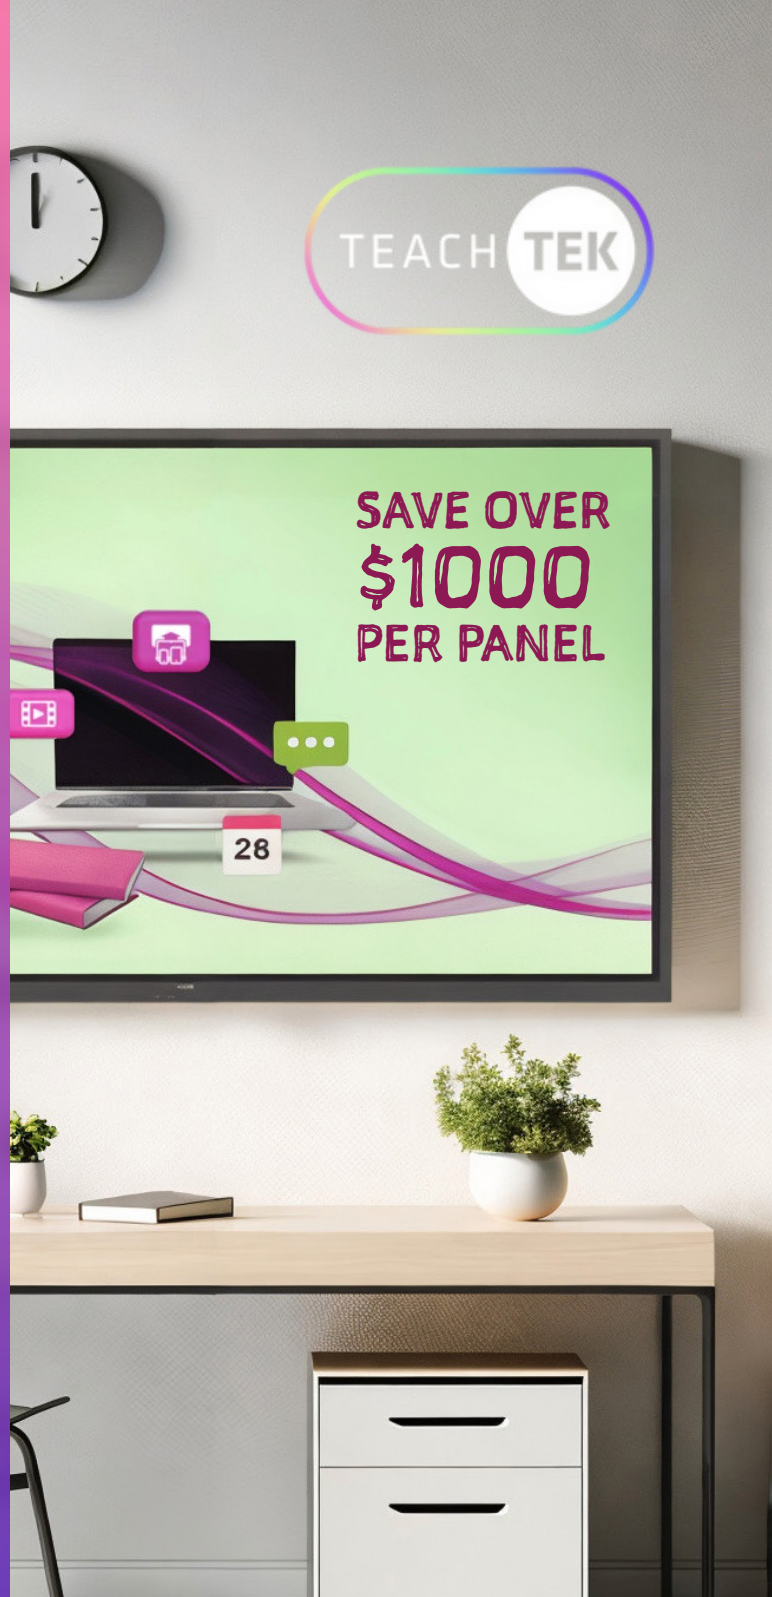

# PHILIPS E-LINE DISPLAY

**\$2190** \* 65" E-Line Display  
Code: (BDL4052)  
(RRP \$3299\*)

**\$2490** \* 75" E-Line Display  
Code: (BDL4052)  
(RRP \$3599\*)

**Offer Details:** Includes flat wall bracket. Delivery fee may apply based on location. Available while stocks last. Offer is valid for Australian schools only. \*All prices listed are ex GST and subject to change.

## Interactive Education Display

- Anti-glare toughened glass 7 MOHS
- Quick & easy built-in Whiteboard Mode
- Multi-touch technology with 20 touchpoints
- Advanced IR touch with small/shallow bezels
- Wireless screen sharing across devices

## Smart and Powerful

- Android-powered: Run your fav apps
- OPS slot for PC embedding (cable free)
- 0-gap touch frame for seamless interaction
- Remote management with CMND & Control
- Integrated Vivi Solution (no additional hardware)