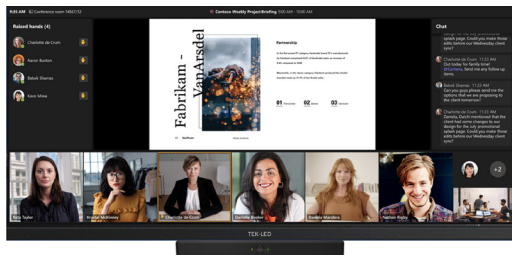

TEK-LED I-TV (21:9)

21:9 Displays	Size	Pixel Pitch	Display Price	Install Price*
I-TV13212-TEK	132"	1.2mm	$44,840.00	$44,840.00
I-TV18115-TEK	181"	1.5mm	$51,920.00	$3,099.00
I-TV20919-TEK	209"	1.9mm	$57,820.00	$3,499.00